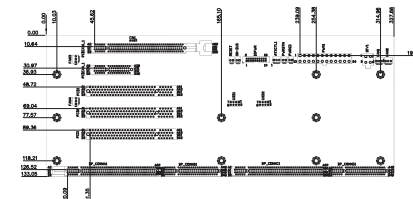

PE-6S2-R40

Mounting holes compatible with PCI-6S

Ordering Information

PE-6S2-R40	6-slot backplane with 1 PCIe x16 slot, 1 PCIe x4 slot and 3 PCI slots
PAC-106G-R20 *1	6-slot full-size industrial chassis
PAC-107G-R20 *1	6-slot full-size industrial chassis
PAC-1000G-R20	6-slot full-size industrial chassis
PACO-506F	6-slot full-size industrial chassis

*1: when using a PCIe x16 add-on card, the length of the card must not exceed 167mm or 6.57inches.

1

Application Server Platform

2

Single Board Computer

3

IBX Series

POS PC

4

AFOLUX

POS Panel PC

5

Video Capture Card

6

KAMIO RISC

7

IOVU Open HMI

8

VITO Universal Controller

9

DINO BLADE

10

LCD Product Series

11

Embedded System

12

Industrial Computer Chassis

13

Power Supply

14

Peripherals