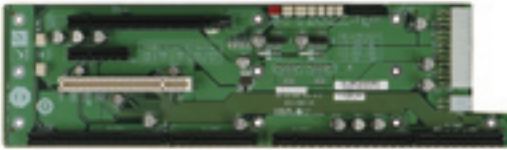

## PE-4S-R40

Mounting holes compatible with PCI-4S

### Ordering Information

PE-4S-R40	4-slot backplane with 1 PCIe x16 slot, 1 PCIe x4 slot and 1 PCI slot
PAC-42GF-R20	4-slot full-size industrial chassis
PACO-504F	4-slot full-size industrial chassis

## PE-4S2-R40

Mounting holes compatible with PCI-4S

### Ordering Information

PE-4S2-R40	4-slot backplane with 1 PCIe x16 slot and 2 PCI slots
PAC-42GF-R20	4-slot full-size industrial chassis
PACO-504F	4-slot full-size industrial chassis