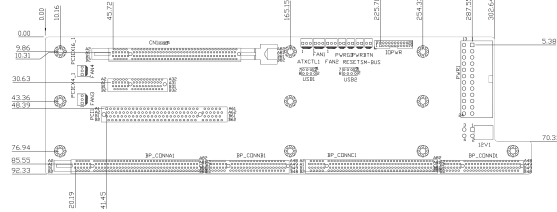

## PE-4S-R40

Mounting holes compatible with PCI-4S

### Ordering Information

PE-4S-R40	4-slot backplane with 1 PCIe x16 slot, 1 PCIe x4 slot and 1 PCI slot
PAC-42GF-R20	4-slot full-size industrial chassis
PACO-504F	4-slot full-size industrial chassis