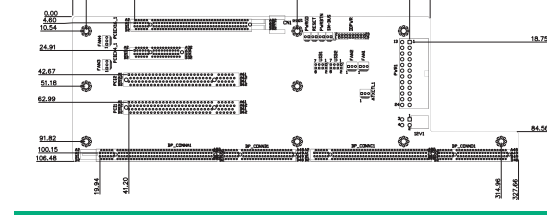

PE-5S-R40

Mounting holes compatible with PCI-5S

Ordering Information

PE-5S-R40	5-slot backplane with 1 PCIe x16 slot, 1 PCIe x4 slot and 2 PCI slots
RACK-500G-R20	5-slot full-size industrial chassis