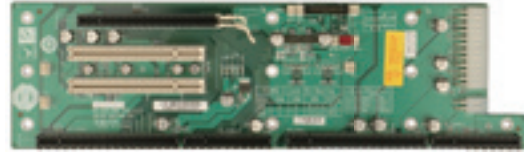

## PE-4S-R40

Mounting holes compatible with PCI-4S

### Ordering Information

PE-4S-R40	4-slot backplane with 1 PCIe x16 slot, 1 PCIe x4 slot and 1 PCI slot
PAC-42GF-R20	4-slot full-size industrial chassis
PACO-504F	4-slot full-size industrial chassis

## PE-4S2-R40

Mounting holes compatible with PCI-4S

## PE-4S3-R40

Mounting holes compatible with PCI-4S