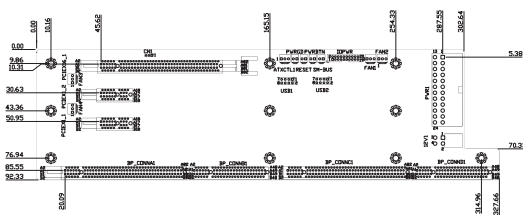

PE-4S3-R40

Mounting holes compatible with PCI-4S

Ordering Information

PE-4S3-R40	4-slot backplane with 1 PCIe x16 slot and 2 PCIe x1 slots.
PAC-42GF-R20	4-slot full-size industrial chassis
PACO-504F	4-slot full-size industrial chassis