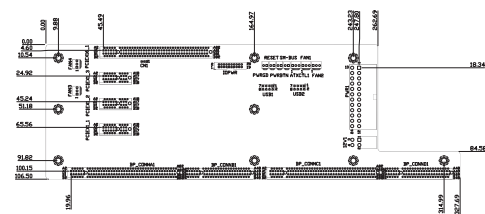

PE-5S2-R40

Mounting holes compatible with PCI-5S

Ordering Information

PE-5S2-R40	5-slot backplane with 1 PCIe x16 slot and 3 PCIe x1 slots
RACK-500G-R20	5-slot full-size industrial chassis