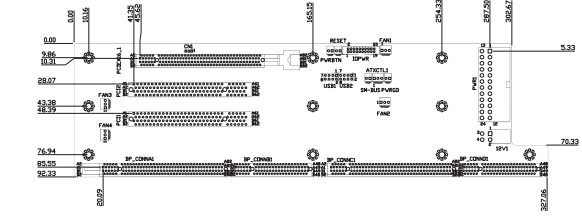

PE-4S2-R40

Mounting holes compatible with PCI-4S

Ordering Information

PE-4S2-R40	4-slot backplane with 1 PCIe x16 slot and 2 PCI slots
PAC-42GF-R20	4-slot full-size industrial chassis
PACO-504F	4-slot full-size industrial chassis