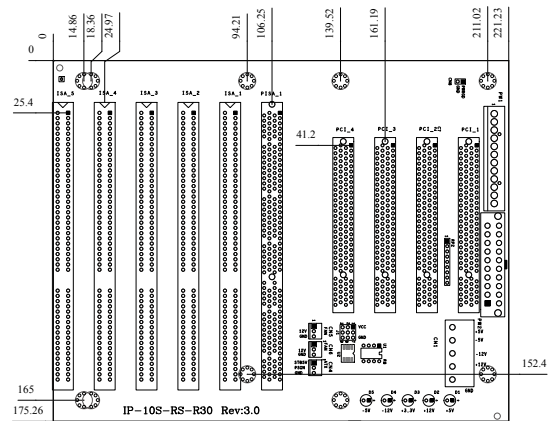

IP-8S-RS-R40

Ordering Information

IP-8S-RS-R40	8-slot backplane with four PCI buses and three ISA buses
PAC-125G-R20	10-slot full-size industrial chassis
RACK-3400G	10-slot half-size industrial chassis

IPX-9S-RS-R40

Ordering Information

IPX-9S-RS-R40	9-slot backplane with eight PCI buses
PAC-125G-R20	10-slot full-size industrial chassis
RACK-3400G	10-slot half-size industrial chassis

IP-10S-RS-R40

Ordering Information

IP-10S-RS-R40	10-slot backplane with four PCI buses and five ISA buses
PAC-125G-R20	10-slot full-size industrial chassis
RACK-3400G	10-slot half-size industrial chassis

IPX-13S-RS-R40

Ordering Information