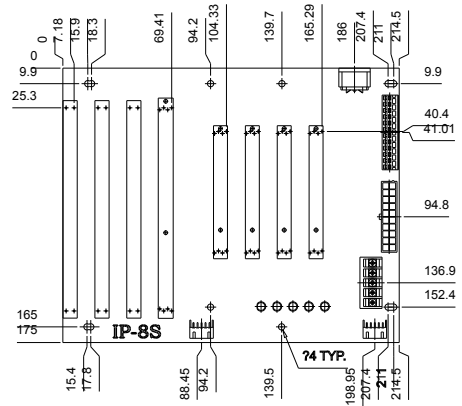

IP-8S-RS-R40

Ordering Information

IP-8S-RS-R40	8-slot backplane with four PCI buses and three ISA buses
PAC-125G-R20	10-slot full-size industrial chassis
RACK-3400G	10-slot half-size industrial chassis

IPX-9S-RS-R40

Ordering Information

IPX-9S-RS-R40	9-slot backplane with eight PCI buses
PAC-125G-R20	10-slot full-size industrial chassis
RACK-3400G	10-slot half-size industrial chassis

IP-10S-RS-R40

Ordering Information

IP-10S-RS-R40	10-slot backplane with four PCI buses and five ISA buses
PAC-125G-R20	10-slot full-size industrial chassis
RACK-3400G	10-slot half-size industrial chassis

IPX-13S-RS-R40

Ordering Information