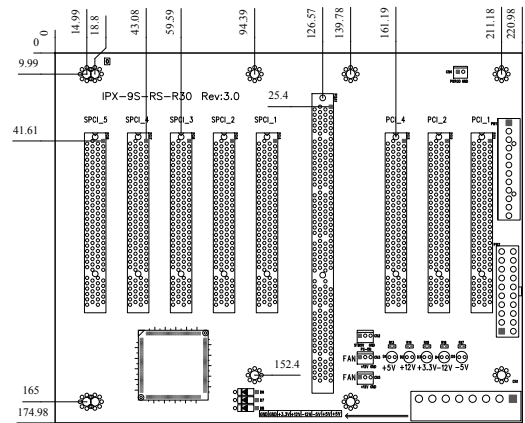

IP-8S-RS-R40

Ordering Information

IP-8S-RS-R40	8-slot backplane with four PCI buses and three ISA buses
PAC-125G-R20	10-slot full-size industrial chassis
RACK-3400G	10-slot half-size industrial chassis

IPX-9S-RS-R40

Ordering Information

IPX-9S-RS-R40	9-slot backplane with eight PCI buses
PAC-125G-R20	10-slot full-size industrial chassis
RACK-3400G	10-slot half-size industrial chassis

IP-10S-RS-R40

Ordering Information

IP-10S-RS-R40	10-slot backplane with four PCI buses and five ISA buses
PAC-125G-R20	10-slot full-size industrial chassis
RACK-3400G	10-slot half-size industrial chassis

IPX-13S-RS-R40

Ordering Information