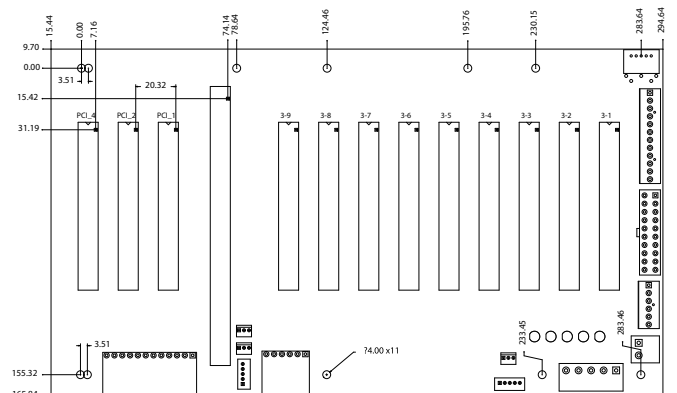

IP-8S-RS-R40

Ordering Information

IP-8S-RS-R40	8-slot backplane with four PCI buses and three ISA buses
PAC-125G-R20	10-slot full-size industrial chassis
RACK-3400G	10-slot half-size industrial chassis

IPX-9S-RS-R40

Ordering Information

IPX-9S-RS-R40	9-slot backplane with eight PCI buses
PAC-125G-R20	10-slot full-size industrial chassis
RACK-3400G	10-slot half-size industrial chassis

IP-10S-RS-R40

Ordering Information

IP-10S-RS-R40	10-slot backplane with four PCI buses and five ISA buses
PAC-125G-R20	10-slot full-size industrial chassis
RACK-3400G	10-slot half-size industrial chassis

IPX-13S-RS-R40

Ordering Information