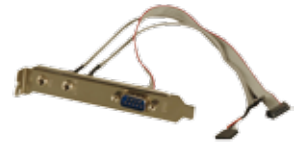

Cables and Connectors

1

Application
Server
Platform

19800-00020-RS

Audio cable with bracket
Four audio jacks to one 12-pin
(2x6) connector (2.54 mm pitch)
Length: 25 cm

2

Single
Board
Computer

19800-00043-RS

Audio cable and serial cable with
bracket
Two audio jacks to two 4-pin (1x4)
connectors (2.54 mm pitch)
One DE9M to one 10-pin (2x5)
connector (2.0 mm pitch)

3

IBX Series
POS PC

19800-00044-RS

Audio cable with bracket
Four audio jacks to one 12-pin
(2x6) connector (2.0 mm pitch)
Length: 25 cm

7

IOVU
Open HMI

32000-028800-RS

Audio cable without bracket
Four audio jacks to one 12-pin
(2x6) connector (2.54 mm pitch)
Length: 25 cm

8

VITO
Universal
Controller

9

DINO
BLADE

32000-035802-RS

Audio cable with bracket
Three audio jacks to one 16-pin
(2x8) connector (2.0 mm pitch)
Length: 16 cm

10

LCD
Product
Series

11

Embedded
System

32000-036500-RS

Audio cable
One 3.5 mm stereo plug to one
3.5 mm stereo plug
Length: 18 cm